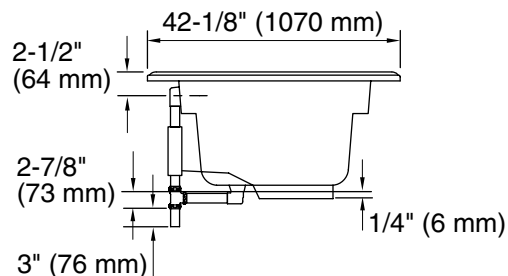

Product Specification

The oval shaped bath shall be 72" (1829 mm) in length, 42-1/8" (1070 mm) in width, and 19-3/4" (502 mm) in height. The bath shall be made of acrylic, and shall have molded lumbar supports and armrests. The bath shall be Kohler Model K-1149-_____.

PROFLEX® 7242 OVAL

Technical Information

Fixture*:	
Basin area:	
Bathing well	53" (1346 mm) x 26" (660 mm)
Top area	65" (1651 mm) x 34" (864 mm)
To overflow:	
Water depth	15" (381 mm)
Capacity	78 gal (295.3 L)
Weight	60-1/2 lbs (27.4 kg)
* Approximate measurements for comparison only.	
Included components:	
Cutout template	114861-7

Installation Notes

Install this product according to the installation guide.

Floor support under bath must provide for a minimum of 35 lbs/square foot (171 kg/square meter) loading.

Fixture conforms to ANSI Standard Z124.1.2. All dimensions are nominal.

No change in measurements if connected with drain illustrated.

Product Diagram