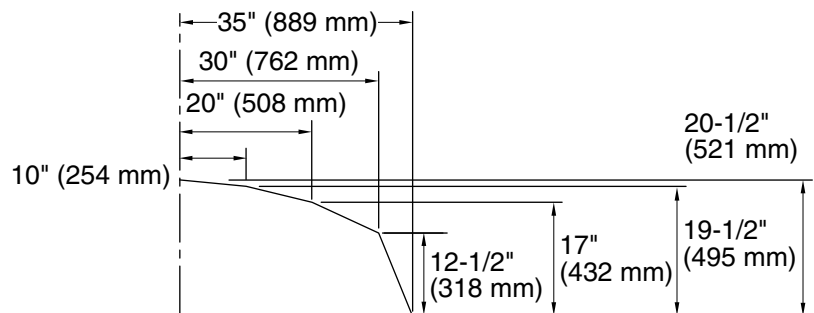

Features

- Acrylic
- Oval shape
- Molded lumbar supports and armrests
- 72" (1829 mm) x 42-1/8" (1070 mm) x 19-3/4" (502 mm)

Codes/Standards Applicable

Specified model meets or exceeds the following:

- ANSI Z124.1.2

Product Specification

The oval shaped bath shall be 72" (1829 mm) in length, 42-1/8" (1070 mm) in width, and 19-3/4" (502 mm) in height. The bath shall be made of acrylic, and shall have molded lumbar supports and armrests. The bath shall be Kohler Model K-1149-_____.

PROFLEX® 7242 OVAL

Technical Information

Fixture*:	
Basin area:	
Bathing well	53" (1346 mm) x 26" (660 mm)
Top area	65" (1651 mm) x 34" (864 mm)
To overflow:	
Water depth	15" (381 mm)
Capacity	78 gal (295.3 L)
Weight	60-1/2 lbs (27.4 kg)
* Approximate measurements for comparison only.	
Included components:	
Cutout template	114861-7

No change in measurements if connected with drain illustrated.

Product Diagram