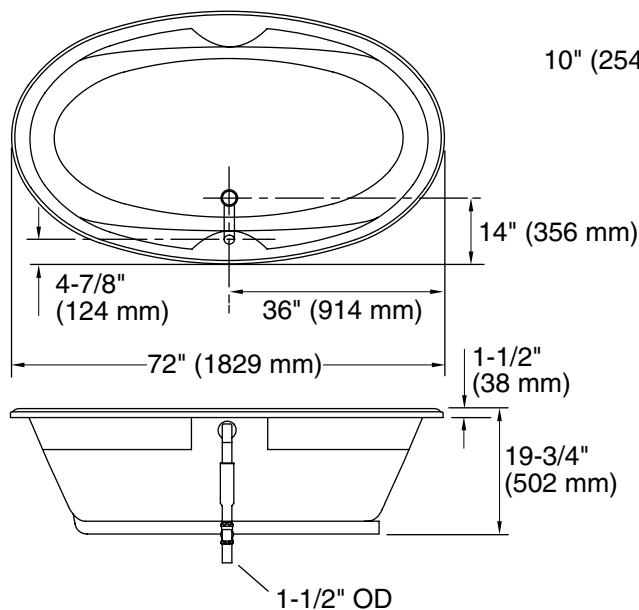

Product Specification

The oval shaped bath shall be 72" (1829 mm) in length, 42-1/8" (1070 mm) in width, and 19-3/4" (502 mm) in height. The bath shall be made of acrylic, and shall have molded lumbar supports and armrests. The bath shall be Kohler Model K-1149-_____.

PROFLEX® 7242 OVAL

Technical Information

Fixture*:	
Basin area:	
Bathing well	53" (1346 mm) x 26" (660 mm)
Top area	65" (1651 mm) x 34" (864 mm)
To overflow:	
Water depth	15" (381 mm)
Capacity	78 gal (295.3 L)
Weight	60-1/2 lbs (27.4 kg)
* Approximate measurements for comparison only.	
Included components:	
Cutout template	114861-7

Installation Notes

Install this product according to the installation guide.

Floor support under bath must provide for a minimum of 35 lbs/square foot (171 kg/square meter) loading.

Fixture conforms to ANSI Standard Z124.1.2. All dimensions are nominal.

No change in measurements if connected with drain illustrated.

Product Diagram