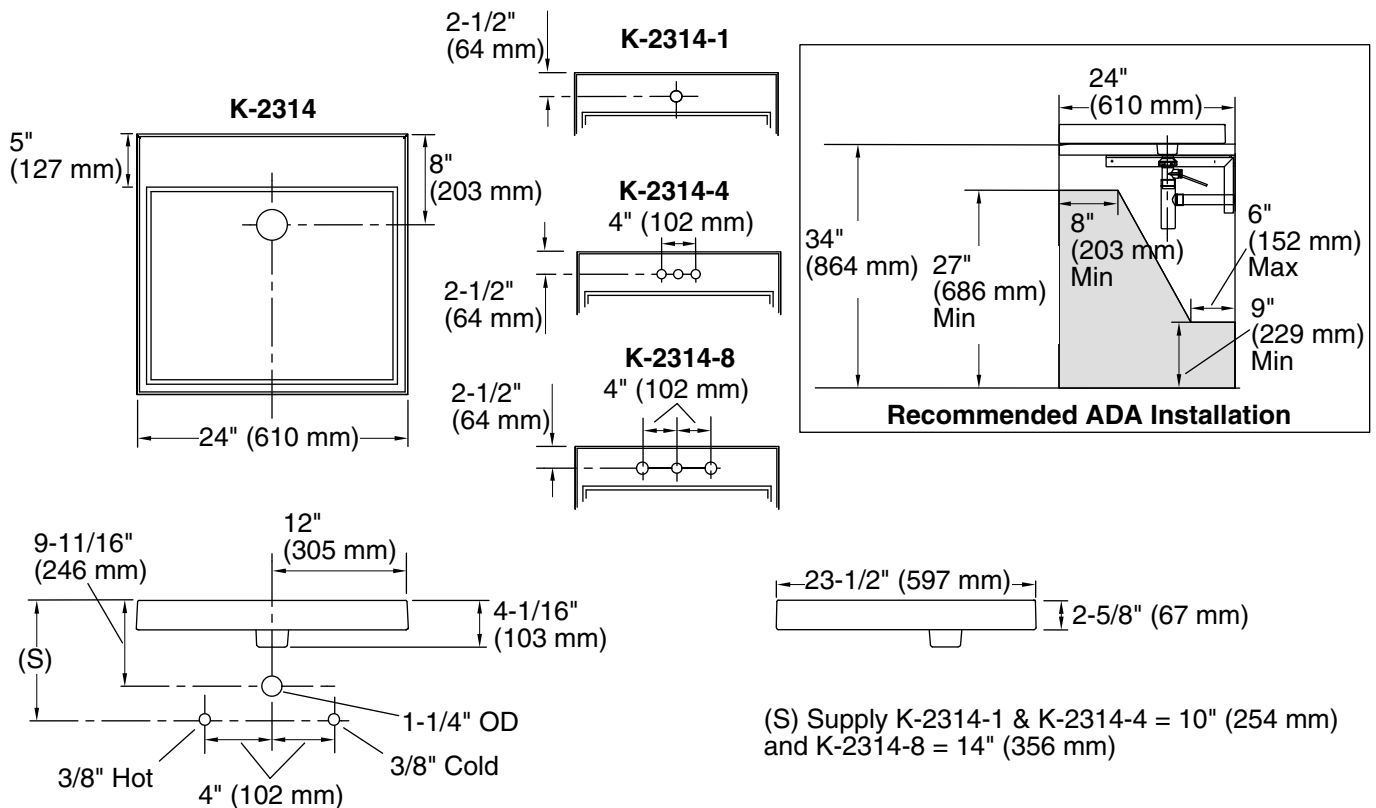

Refer to the Price Book for countertop and hand basin options.

Product Specification

The fireclay bathroom sink shall be 24" (610 mm) in length and 23-1/2" (597 mm) in width. Bathroom sink shall be available with no faucet holes, single-hole, 4" (102 mm) centers, or 8" (203 mm) centers. Bathroom sink shall be suitable for countertop or wall-mount installation. Bathroom sink shall be without overflow. Bathroom sink shall complement the Purist Suite. Bathroom sink shall be Kohler Model K-2314-_____-_____.

PURIST®

Technical Information

Fixture*:		
Basin area	22" (559 mm) x 17-1/2" (445 mm)	
Water depth	1-3/4" (44 mm)	
Drain hole	Ø 1-3/4" (44 mm)	
Hole diameter:		
	Spout	Faucet
K-2314-1	1-3/8" (35 mm)	
K-2314-4	Ø 1-3/16" (30 mm)	Ø 1-3/16" (30 mm)
K-2314-8	Ø 1-3/16" (30 mm)	1-7/16" (37 mm)
* Approximate measurements for comparison only.		
Included components:		
Cut-out template	1014137-7	

Product does not have an overflow.

NOTICE: Countertop manufacturer or cutter **must** use the cut-out template provided with the product, or a current one

Product Diagram