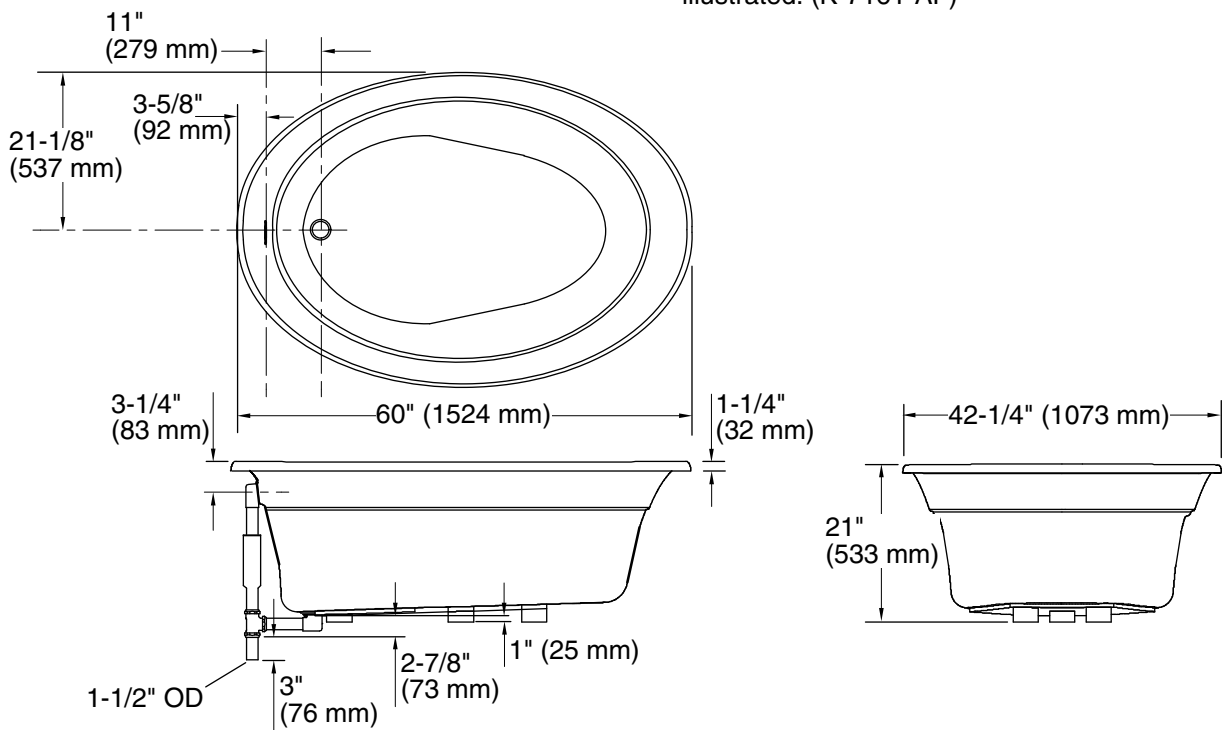

SERIF®

Technical Information

Fixture*:	
Basin area:	
Bathing well	42" (1067 mm) x 28" (711 mm)
Top area	55" (1397 mm) x 40" (1016 mm)
To overflow:	
Water depth	15-1/2" (394 mm)
Capacity	73 gal (276.3 L)
Weight	85 lbs (38.6 kg)
* Approximate measurements for comparison only.	
Included components:	
Cut-out template	1017044-7

Installation Notes

Install this product according to the installation guide.

Floor support under bath must provide for a minimum of 41 lbs/square foot (200 kg/square meter) loading.

No change in measurements if connected with drain illustrated. (K-7161-AF)

Product Diagram