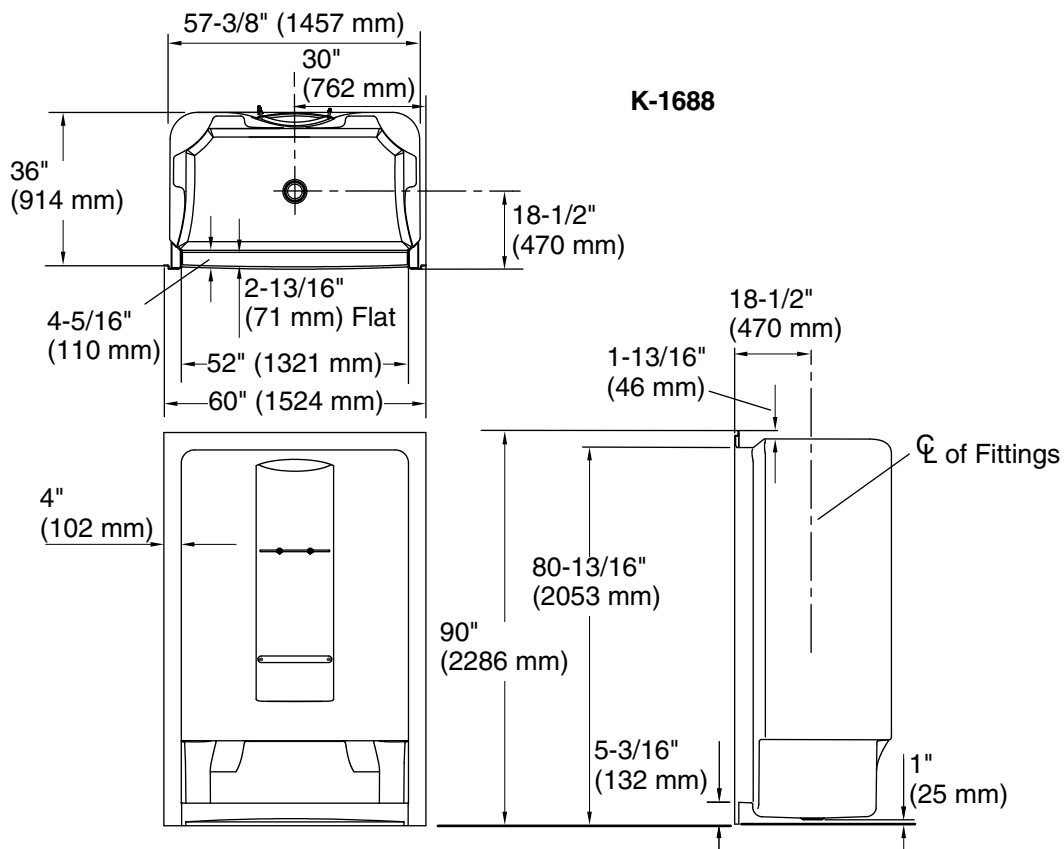

### Features

- Acrylic
- Integral high-dome ceiling
- Grab bar and shelf
- Integral soap ledges
- 60" (1524 mm) x 36" (914 mm) x 90" (2286 mm)

### Product Specification:

The acrylic shower module shall be 60" (1524 mm) in length, 36" (914 mm) in width, and 90" (2286 mm) in height. Shower module shall have an integral-high dome ceiling. Shower module shall have integral soap ledges, grab bar, and shelf. Shower module shall be Kohler Model K-1688-\_\_\_\_\_.

## Technical Information

Fixture:	
Weight	200 lbs (90.7 kg)
Configuration	1-piece
Drain	Ø 3-3/8" (86 mm)

**Product Diagram**