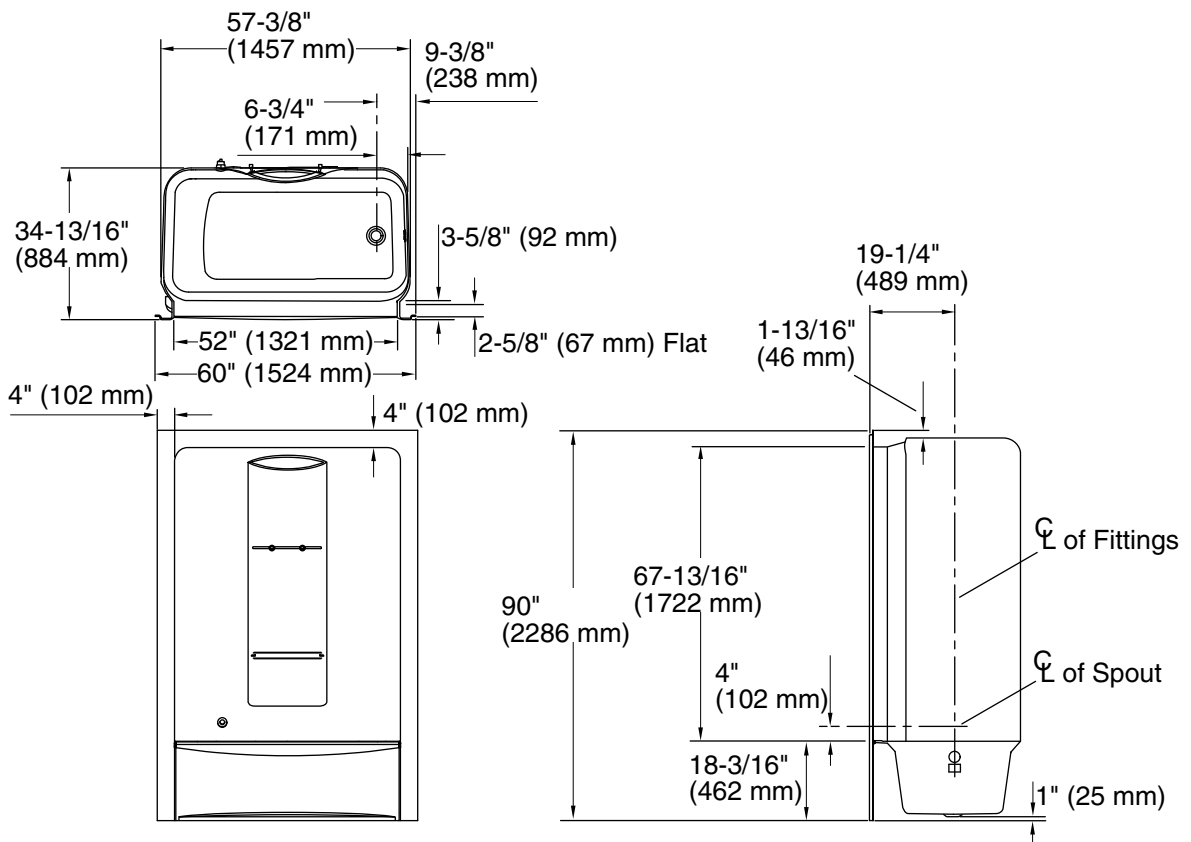

SONATA®

Optional Accessories

K-704314	Senza® steam bypass bath door*	☐ SH	☐ BH	☐ Other_____
K-704221	Senza® bypass bath door*	☐ SH	☐ BH	☐ Other_____
K-703023	Forum™ bypass bath door*	☐ SH	☐ BH	☐ Other_____
K-704121	Portico™ steam bypass door*	☐ SH	☐ BH	☐ Other_____

* Refer to the Fixtures Price Book for glass options.

Technical Information

Fixture*:	basin area	top area
Bathing well	46" (1168 mm) x 23" (584 mm)	54" (1372 mm) x 27" (686 mm)
	water depth	capacity
To overflow	11-7/8" (302 mm)	55 gal (208.2 L)
Configuration	1-piece	
Drain	Ø 3-3/8" (86 mm)	
Weight	200 lbs (91 kg)	

* Approximate measurements for comparison only

Installation Notes

Install this product according to the installation guide.

Fixture not drilled for supply fittings.

Shimming is required to level the fixture.

Stud opening tolerance [+ 1/4" (6 mm) - 0" (0 mm)]. When a fire rated wall is specified, dimensions are to the inside of the wall board. Some shimming between the stud frame and the fixture may be required.

The K-1657/K-1663 or K-1708/K-1647-PC steam generator/control kit are designed for use with this product. Kohler shall not be responsible for problems encountered due to the installation and use of other manufacturer's steam generators.

Product Diagram