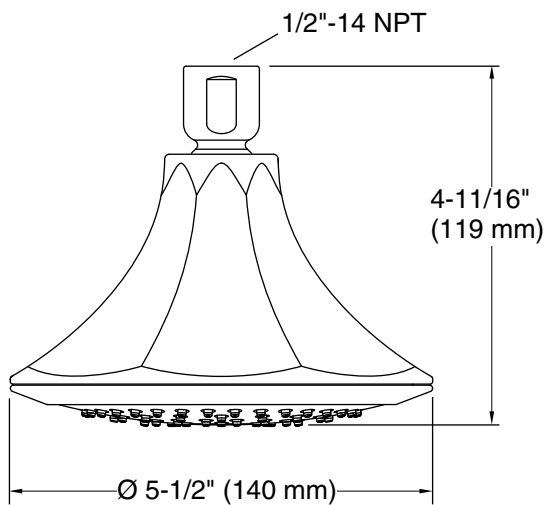

MEMOIRS®

Installation Notes

Install this product according to the installation guide.

K-457