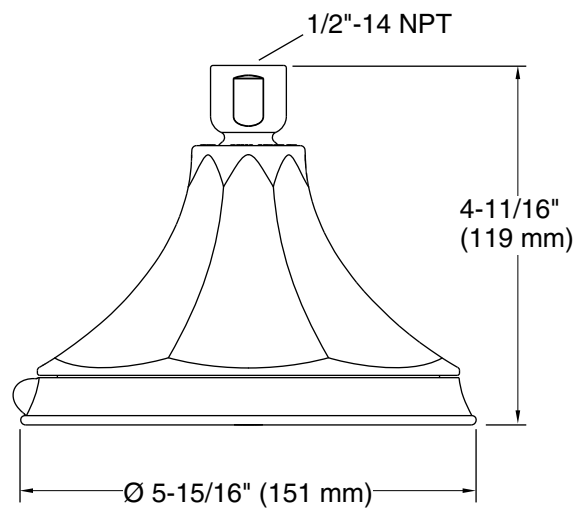

K-444

Product Diagram