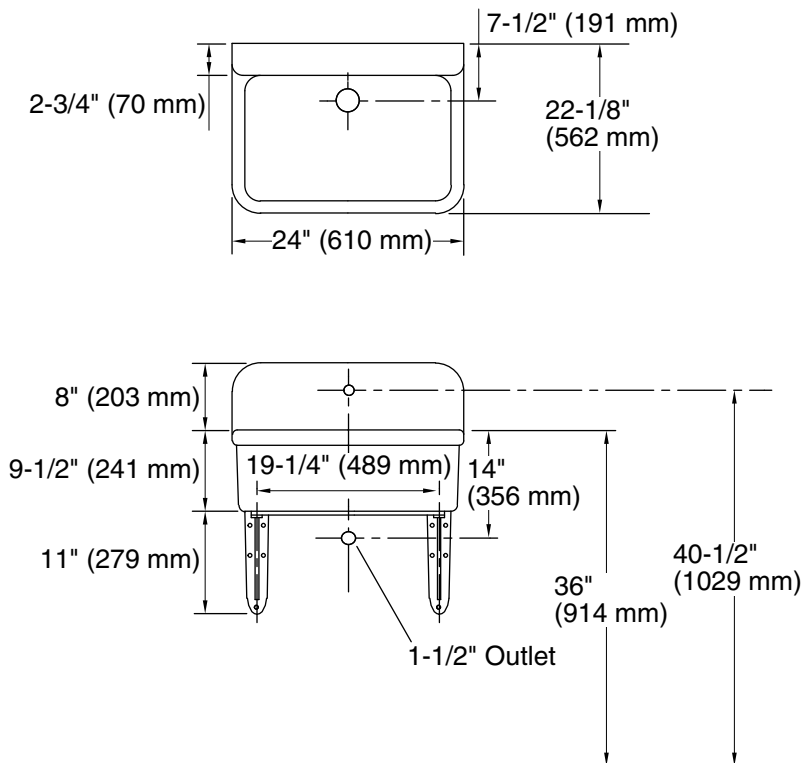

GILFORD™

Technical Information

Fixture*:	
Sink	
Basin area	22" (559 mm) x 18" (457 mm)
Water depth	8-5/8" (219 mm)
Outlet	Ø 2-1/4" (57 mm)
Faucet hole	Ø 1-3/8" (35 mm)
* Approximate measurements for comparison only.	

Installation Notes

Install this product according to the installation guide.

Product Diagram