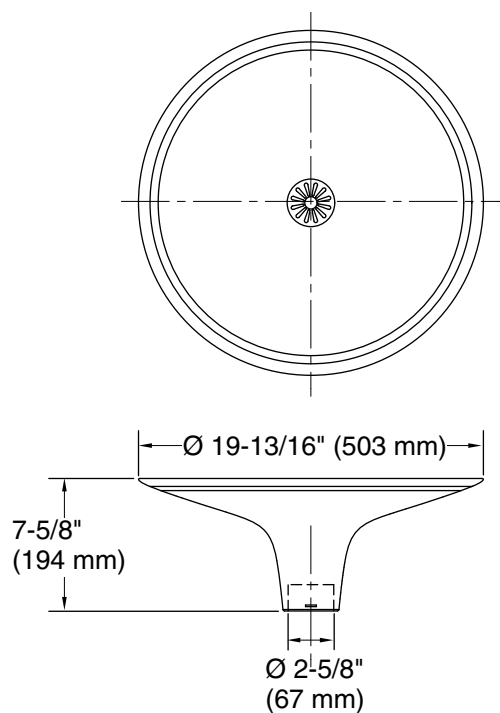

Features

- Cast bronze
- Integrally cast drain
- Above-the-counter installation
- Without overflow
- Living finish, adding character and uniqueness
- 19-7/8" (505 mm) diameter

Codes/Standards Applicable

Product Specification:

The above-counter bathroom sink shall be 19-7/8" (505 mm) in diameter. Bathroom sink shall be constructed of cast bronze with living finish, adding character and uniqueness. Bathroom sink shall have an integrally cast drain. Bathroom sink shall be without overflow. Bathroom sink shall be for above-the-counter installation. Product shall be Kohler Model K-14281-_____.

KAMALA™

Technical Information

Fixture*:	
Basin area	19-7/8" (505 mm)
Water depth	2-1/4" (57 mm)
Drain hole	Ø 2-5/8" (67 mm)
* Approximate measurements for comparison only.	

Installation Notes

Install this product according to the installation guide.