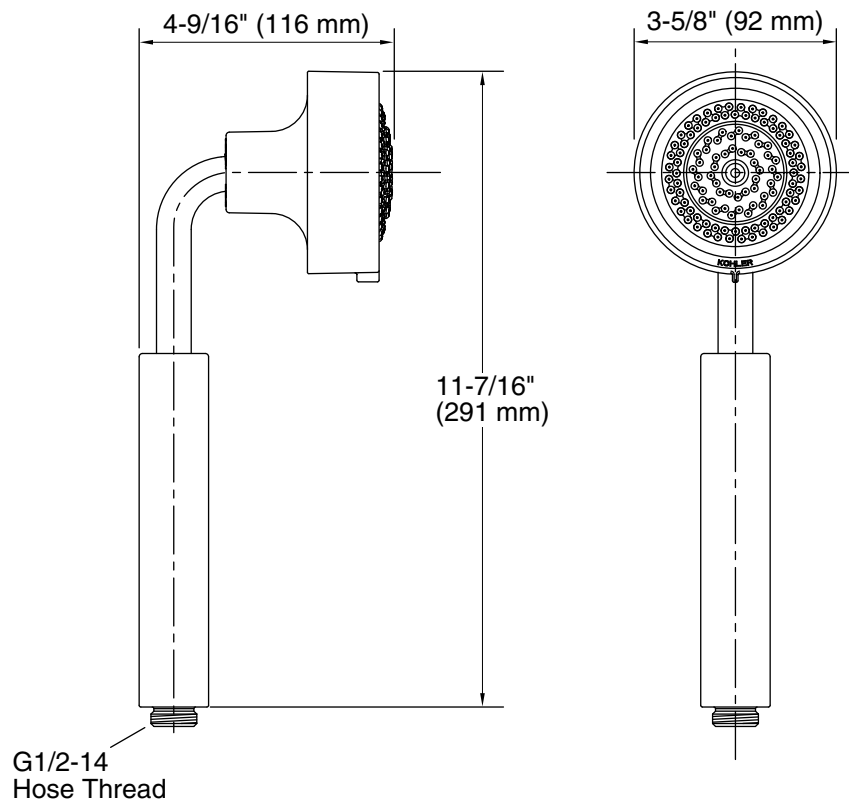

**MULTI-FUNCTION HANDSHOWER  
K-978**

**Features**

- MasterClean™ sprayface resists hard water buildup and is easy to clean
- Ergonomic sprayhead pivots for targeted hydromassage or for rinsing the shower enclosure
- 1.75 gpm (6.6 L) per minute maximum flow rate
- Wide-coverage, medium-coverage, and forceful utility spray options

**Accessories**

- CP: Polished Chrome

**Specified Model**

Model	Description	Colors/Finishes	
K-978	Multi-function handshower	<input type="checkbox"/> CP	<input type="checkbox"/> Other _____
<b>Required Accessories</b>			
K-8593	72" (1829 mm) metal shower hose <b>OR</b>	U	<input type="checkbox"/> CP
K-9514	60" (1524 mm) metal shower hose		<input type="checkbox"/> CP

**Product Specification**

The multi-function handshower shall feature a Masterclean sprayface which resists hard water buildup and is easy to clean. Handshower shall feature an ergonomic sprayhead which pivots for targeted hydromassage or for rinsing the shower enclosure. Handshower shall be available with a 1.75 gallon (6.6 L) per minute maximum flow rate. Handshower shall feature wide-coverage, medium-coverage, and forceful utility spray options. Handshower shall complement the Purist faucet line. Multi-function handshower shall be Kohler Model K-978-\_\_\_\_\_.

**Product Diagram**