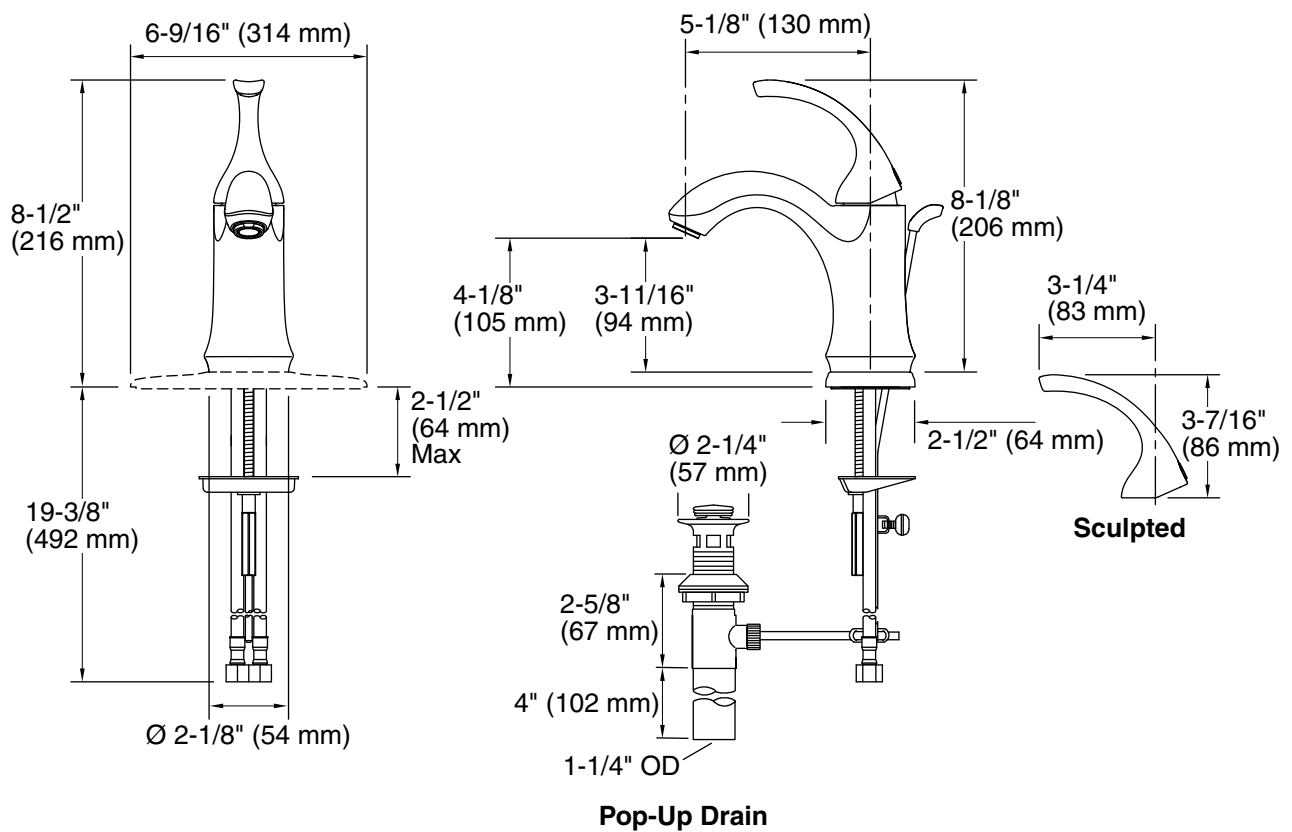

FORTE®

Installation Notes

Install this product according to the installation guide.

ADA, CSA B651, OBC compliant when installed to the specific requirements of these regulations.

Product Diagram