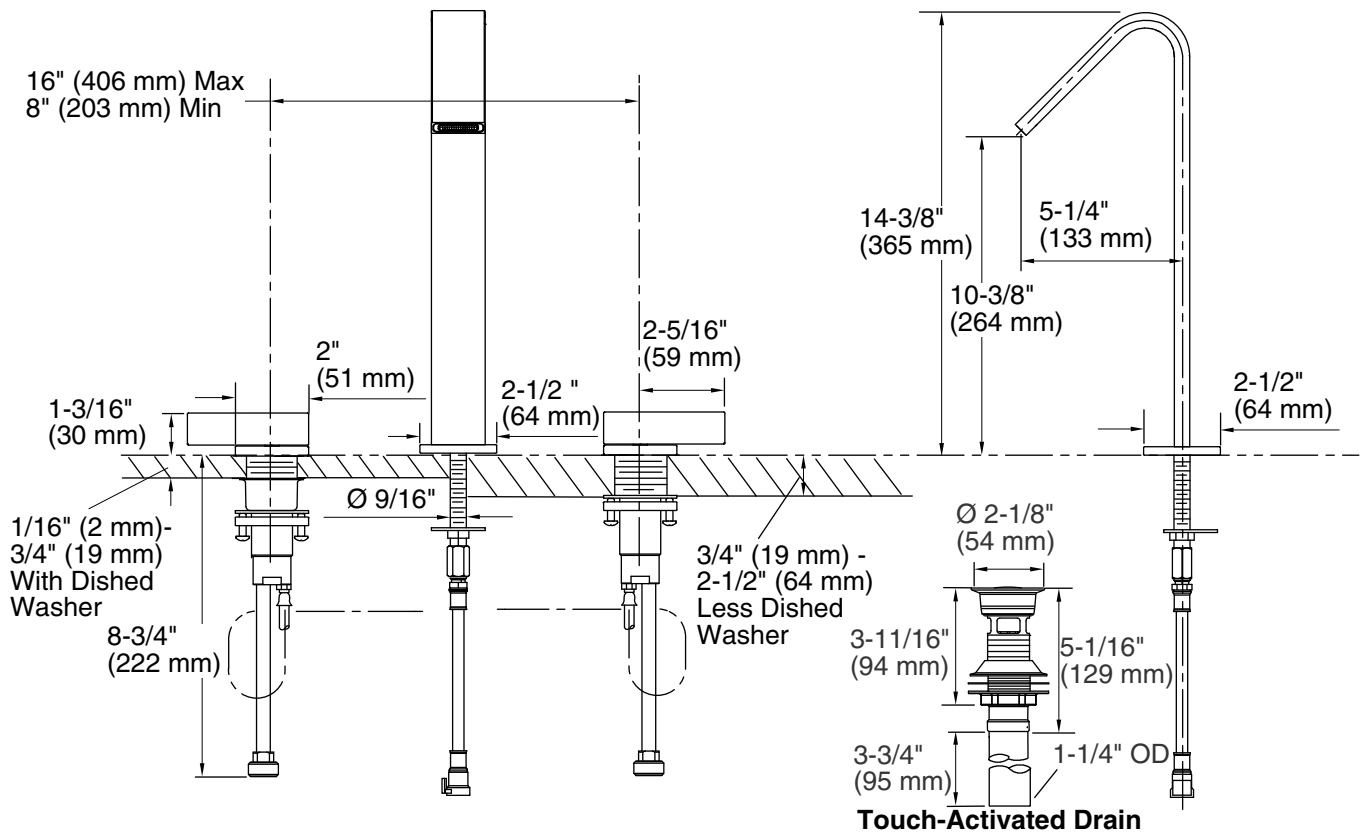

LOURE™

Installation Notes

Install this product according to the installation guide.

Product Diagram