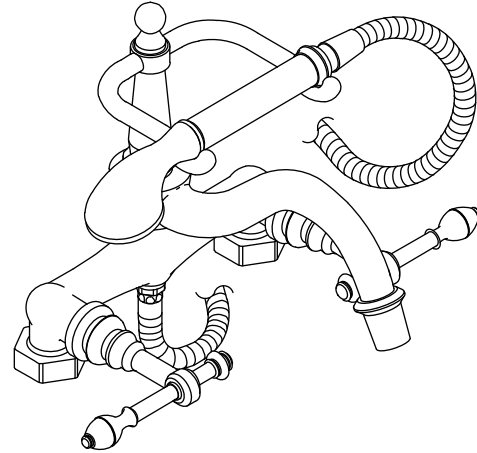

IV GEORGES BRASS™

Features

- Brass construction
- Brass valve bodies
- Bath- or deck-mount
- 1/2' quarter-turn washerless ceramic disc valves
- 9-5/8" (244 mm) spout with diverter
- Traditional handshower with 60' (1524 mm) hose

**BATH FAUCET
K-6905-4**

ALSO K-126, K-127, K-128

Codes/Standards Applicable

Specified model meets or exceeds the following:

- ASME A112.18.1/CSA B125.1
- ASSE 1014
- ASSE 1025
- CSA B64

Colors/Finishes

- PB: Vibrant® Polished Brass
- Other: Refer to Price Book for additional colors/finishes

Specified Model

Model	Description	Color/Finish		
K-6905-4	IV Georges Brass bath- or deck-mount bath faucet with handshower	<input type="checkbox"/> PB	<input type="checkbox"/> Other _____	
Required Accessory				
K-126	27-7/8" (708 mm) Riser tubes, pair (for deck-mount bath faucet)	<input type="checkbox"/> CP	<input type="checkbox"/> PB	<input type="checkbox"/> Other _____
K-127	27-7/8" (708 mm) Riser tubes, pair (for K-100 Birthday™ Bath)	<input type="checkbox"/> CP	<input type="checkbox"/> PB	<input type="checkbox"/> Other _____
K-128	31-1/2" (800 mm) Riser tubes, pair (for K-700 Vintage™ Bath)	<input type="checkbox"/> CP	<input type="checkbox"/> PB	<input type="checkbox"/> Other _____

Product Specification

Two-handle bath- or deck-mount bath faucet shall be of brass construction. Faucet shall feature brass valve bodies. Faucet shall feature 1/2" quarter-turn washerless ceramic disc valves, assuring positive handle stop positioning. Product requires riser tubes. Product shall include a traditional handshower with 60" (1524 mm) hose, 9-5/8" (244 mm) diverter spout, and lever handles. Faucet shall be Kohler Model K-6905-4-_____ and the riser tubes shall be Kohler Model K-_____-_____.