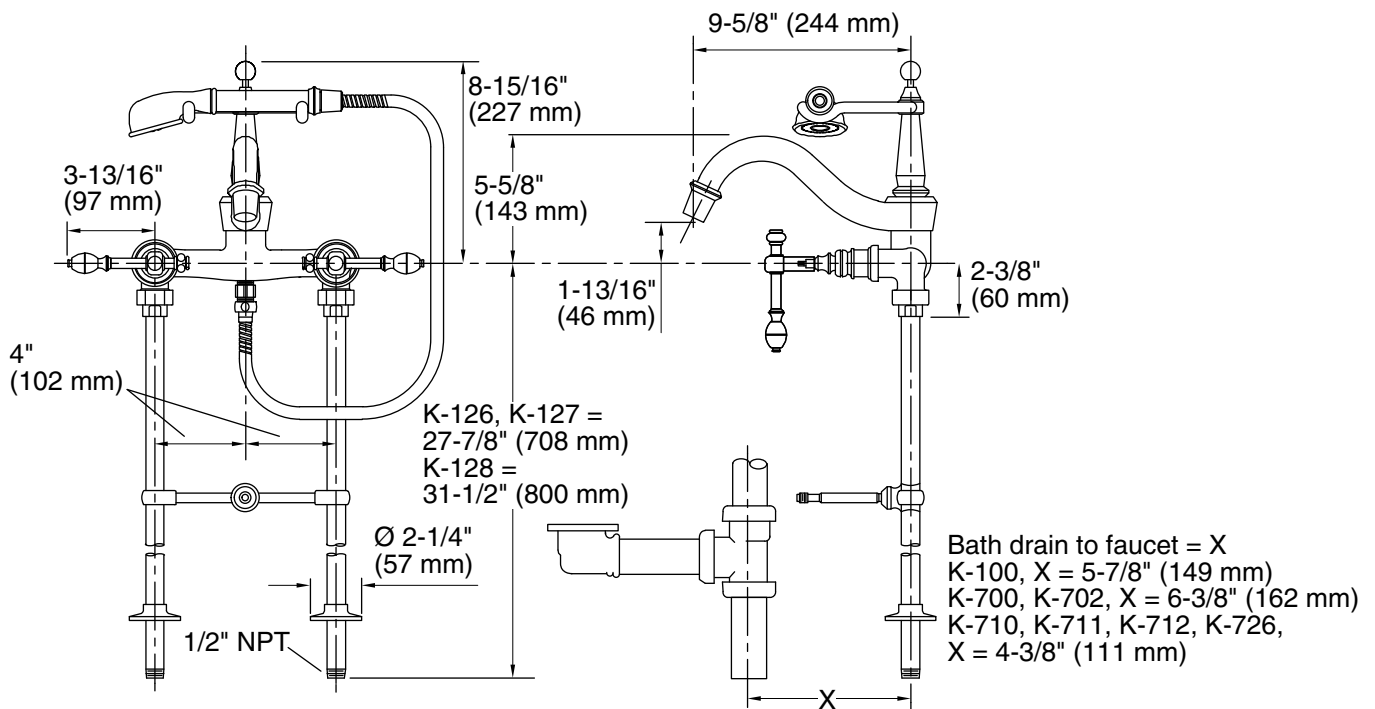

IV GEORGES BRASS™

Technical Information

Mexico products have an M after the first sequence of numbers (such as K-12345M).	
Applicable components:	
Bath faucet with handshower and lever handles*	K-6905-4
Riser tubes for deck-mount	K-126
Riser tubes for Birthday™ bath	K-127
Riser tubes for Vintage™ bath	K-128
*Requires riser tubes.	

Installation Notes

Install this product according to the installation guide.

Product Diagram