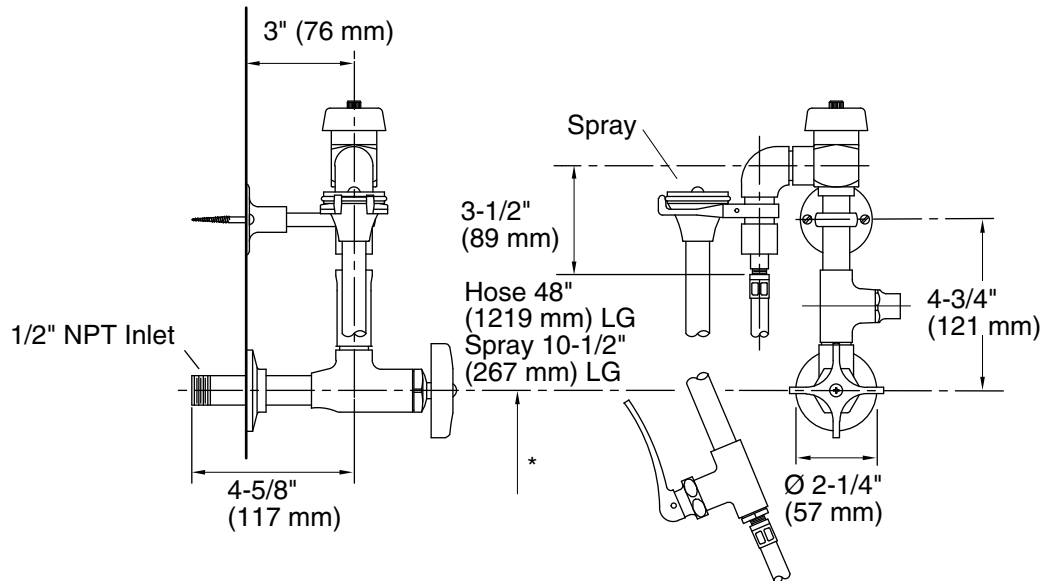

Installation Notes

Install this product according to the installation guide.

* Consult Local Codes For Vacuum Breaker Height

Product Diagram