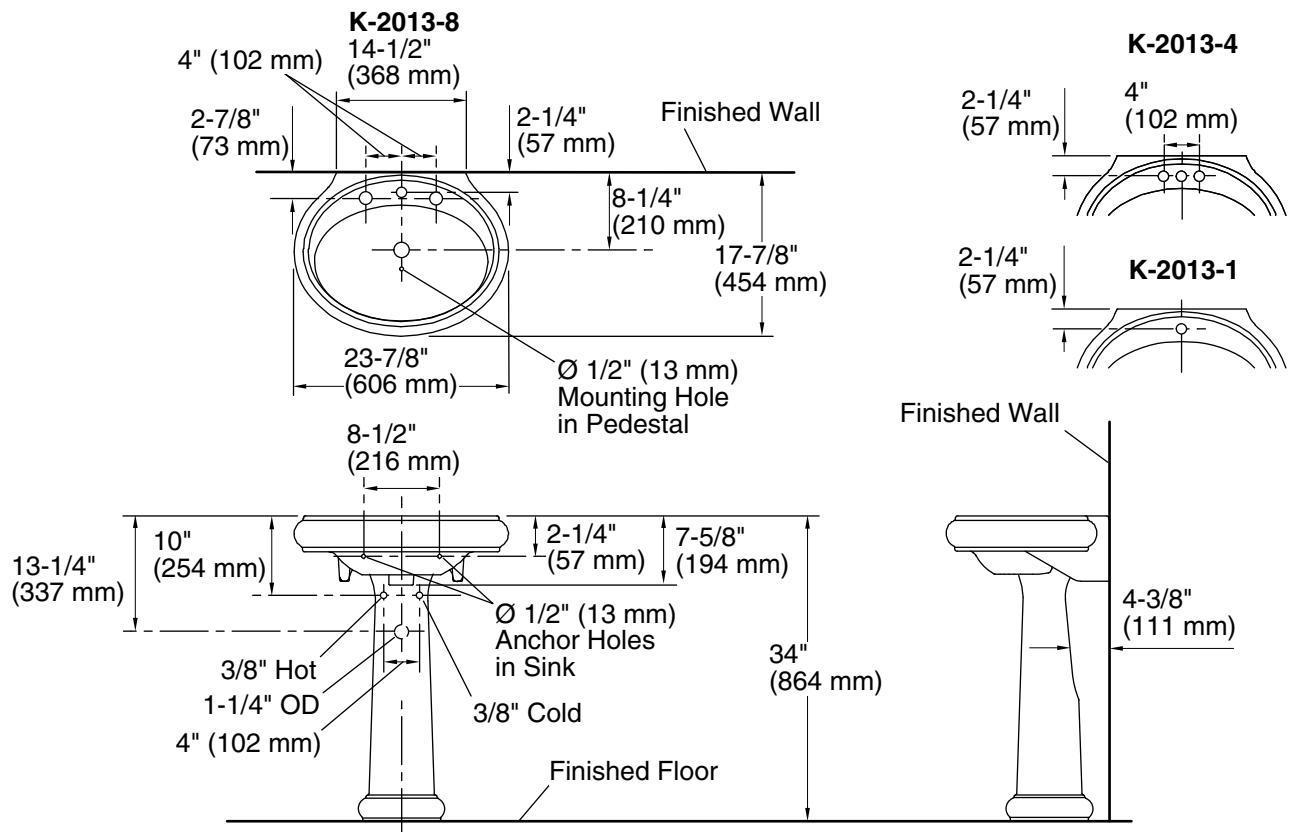

REVIVAL®

Technical Information

Fixture*:	Basin area	Water depth
Bathroom sink	18" (457 mm) x 11" (279 mm)	3-3/4" (95 mm)
Drain hole	Ø 1-3/4" (44 mm)	

* Approximate measurements for comparison only.

Holes	K-2013-8	K-2013-4	K-2013-1
Spout	Ø 1-3/8" (35 mm)	Ø 1-1/4" (32 mm)	Ø 1-3/8" (35 mm)
Faucet	Ø 1-3/8" (35 mm)	Ø 1-1/4" (32 mm)	

Included Components:	
Bathroom sink basin, 8" (203 mm) centers	K-2008-8
Bathroom sink basin, 4" (102 mm) centers	K-2008-4
Bathroom sink basin, single-hole	K-2008-1
Pedestal	K-2004
Rubber pads	63069
Accessory pack	84017

Optional Components:

Hollow wall pedestal bathroom sink mounting kit	1041816

Installation Notes

Install this product according to the installation guide.

Product Diagram