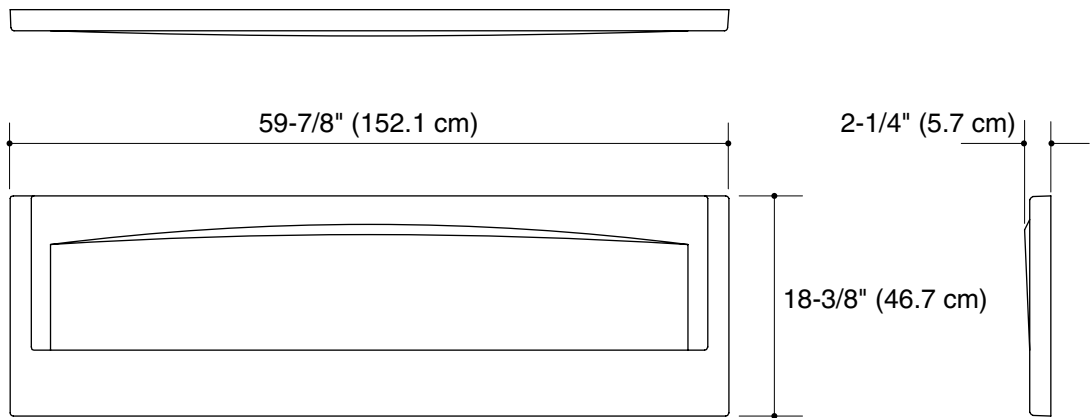

Installation Notes

Install this product according to the installation guide.

Product Diagram