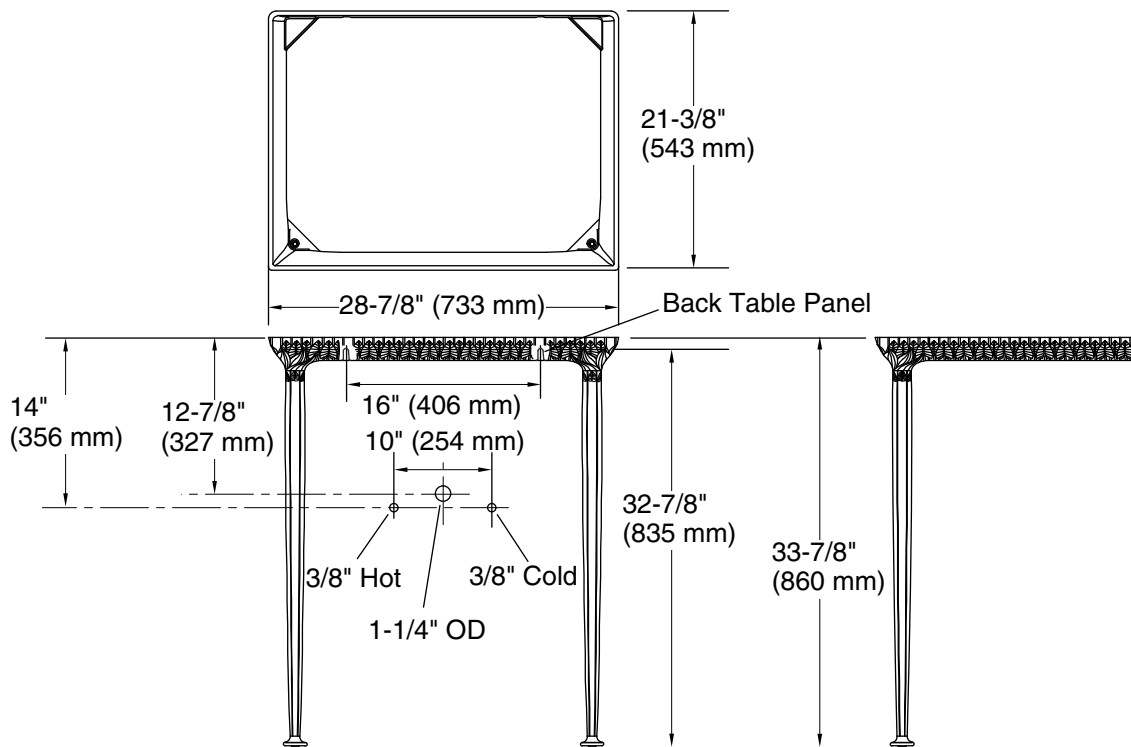

LOTUS POOL™

Technical Information

Included components:	
Lotus Pool™ accessory pack	1002312
Levelers (2)	1000593
Bathroom sink accessory pack	84017

Installation Notes

Install this product according to the installation guide.

Product Diagram