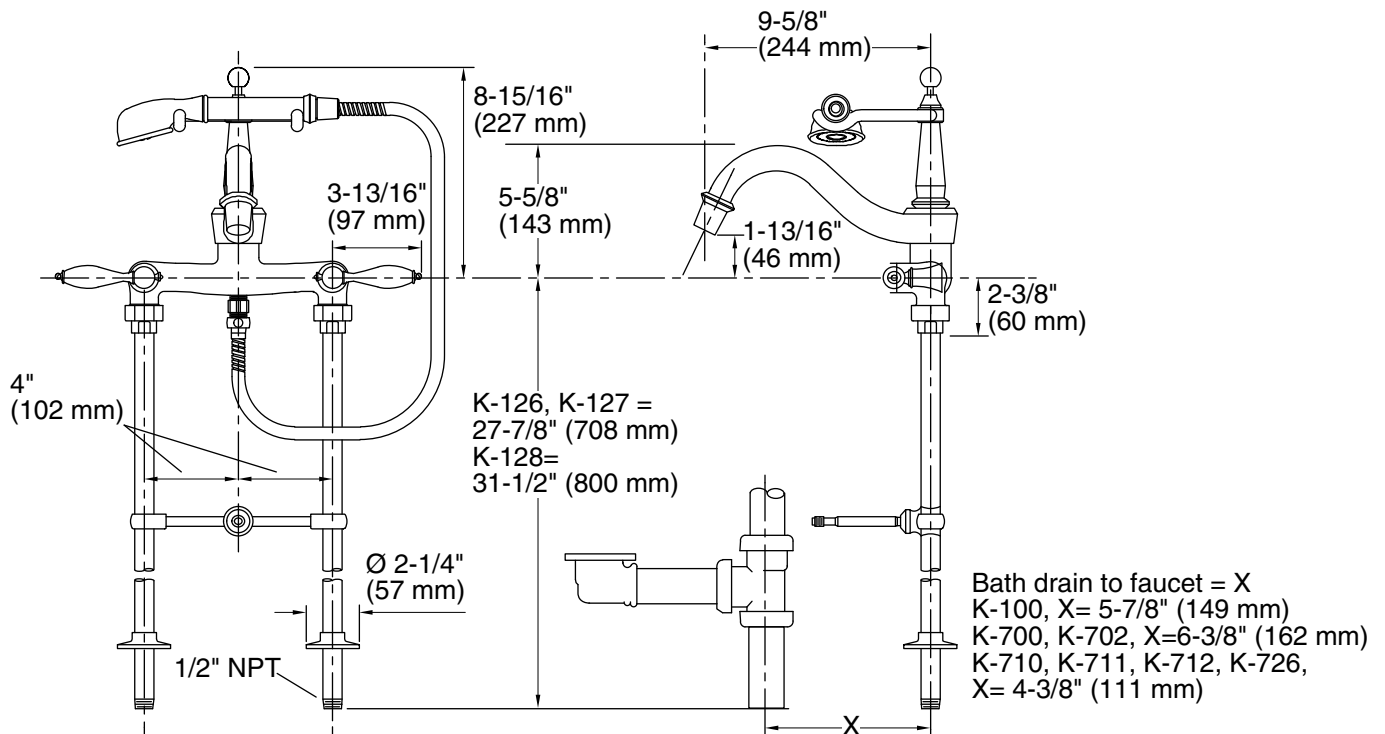

FINIAL TRADITIONAL

Technical Information

Mexico products have an M after the first sequence of numbers (such as K-12345M).	
Applicable components:	
Lever handles with polished finish accents*	K-331-4M
Lever handles with white accents*	K-331-4P
Riser tubes for deck-mount	K-126
Riser tubes for Birthday™ bath	K-127
Riser tubes for Vintage™ bath	K-128
*Requires riser tubes.	

Installation Notes

Install this product according to the installation guide.

Product Diagram