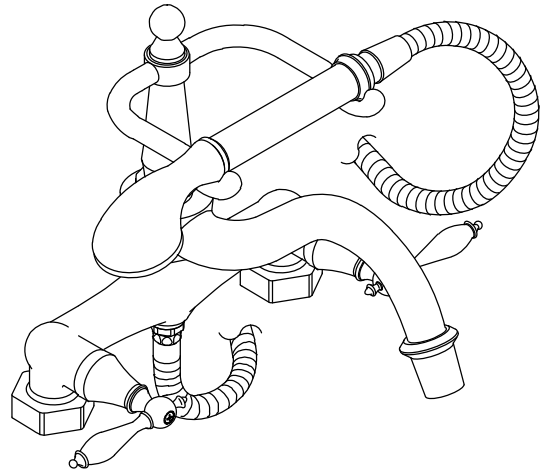

FINIAL TRADITIONAL

BATH FAUCET TRIM

K-331

ALSO K-126, K-127, K-128

Features

- Brass construction
- Bath- or deck-mount
- Brass valve bodies
- ADA compliant lever handles
- 1/2" quarter-turn washerless ceramic disc valves
- 9-5/8" (244 mm) spout with diverter
- Traditional handshower with 60" (1524 mm) hose

Codes/Standards Applicable

Specified model meets or exceeds the following:

- ASME A112.18.1/CSA B125.1
- ASSE 1014
- ASSE 1025
- CSA B64

Colors/Finishes

- CP: Polished Chrome
- PB: Vibrant® Polished Brass
- Other: Refer to Price Book for additional colors/finishes

Specified Model

Model	Description	Color/Finish		
K-331-4M	Bath- or deck-mount bath faucet with handshower and polished finish accents	☐ CP	☐ PB	☐ Other _____
K-331-4P	Bath- or deck-mount bath faucet with handshower and white accents	☐ CP	☐ PB	

Required Accessory				
K-126	27-7/8" (708 mm) Riser tubes, pair (for deck-mount bath faucet installation)	☐ CP	☐ PB	☐ Other _____
K-127	27-7/8" (708 mm) Riser tubes, pair (for K-100 Birthday Bath installation)	☐ CP	☐ PB	☐ Other _____
K-128	31-1/2" (800 mm) Riser tubes, pair (for K-700 Vintage Bath installation)	☐ CP	☐ PB	☐ Other _____

Product Specification

Two-handle bath- or deck-mount bath faucet shall be of brass construction. Faucet shall feature brass valve bodies. Faucet shall feature 1/2" quarter-turn washerless ceramic disc valves, assuring positive handle stop positioning. Product requires riser tubes. Product shall include a traditional handshower with 60" (1524 mm) hose, 9-5/8" (244 mm) diverter spout, and lever handles. Faucet shall be Kohler Model K-331-4-_____ and the riser tubes shall be Kohler Model K-_____-_____.