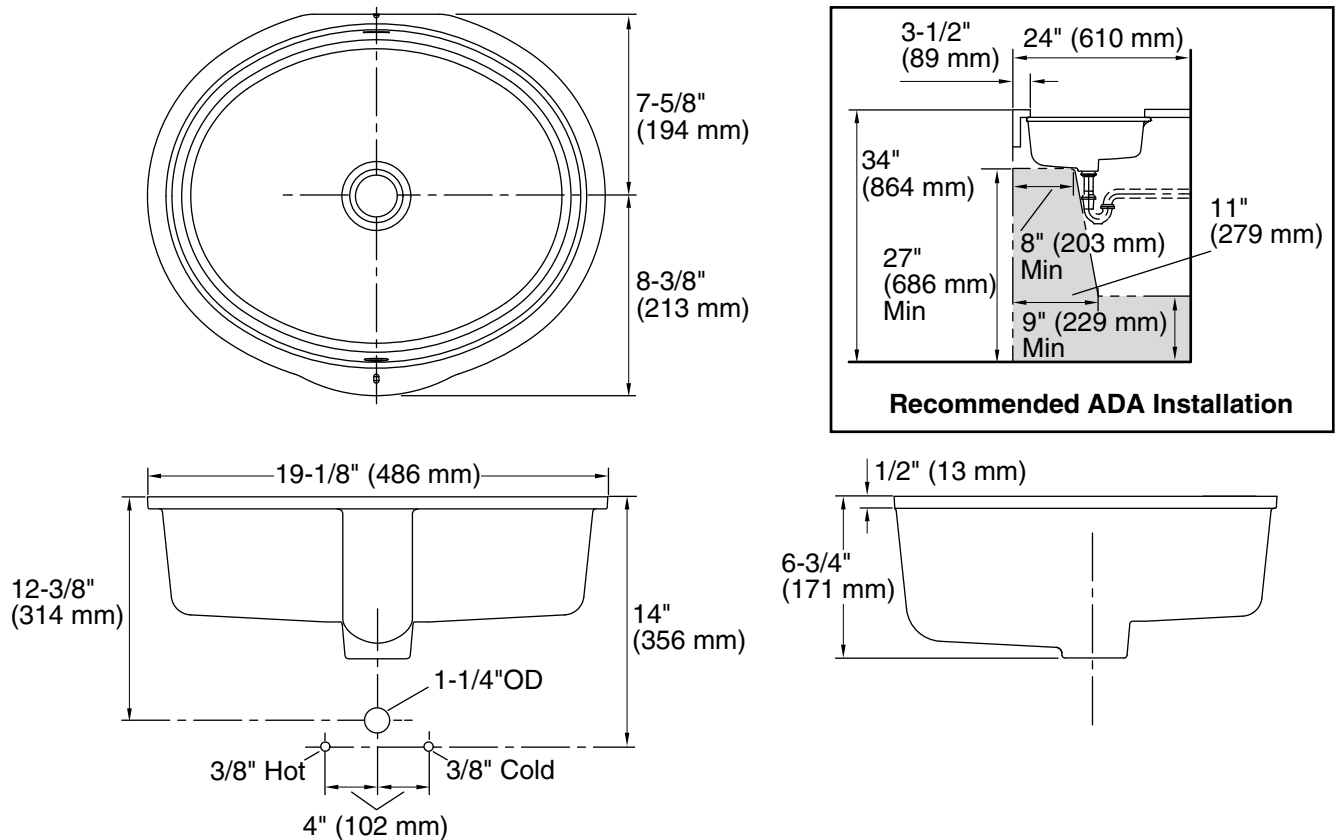

VERTICYL™

Technical Information

Fixture*:	
Basin area	17" (432 mm) x 14" (356 mm)
Water depth	3-1/8" (79 mm)
Drain hole	Ø 1-3/4" (44 mm)
* Approximate measurements for comparison only.	
Included components:	
Basin clamp assembly	52047
Cut-out template	1151011-7

Installation Notes

Install this product according to the installation guide.

Supplied basin clamp assemblies require 1" (25 mm) minimum countertop thickness. Installer must supply anchors for thinner countertops.

NOTICE: Countertop manufacturer or cutter must use the cut-out template provided with the product, or a current one provided by Kohler Co. (call 1-800-4KOHLER). Kohler Co. is not responsible for cut-out errors when incorrect cut-out template is used.

Will comply with **ADA** when installed per section 606 Lavatories of the Act.

For under-mount installation, counter top thickness can not be greater than 1" (25 mm) for **ADA** compliance.

Product Diagram

VERTICYL™ UNDER-MOUNT BATHROOM SINK

Page 2 of 2
1109227-4-D

THE BOLD LOOK
OF **KOHLER**®