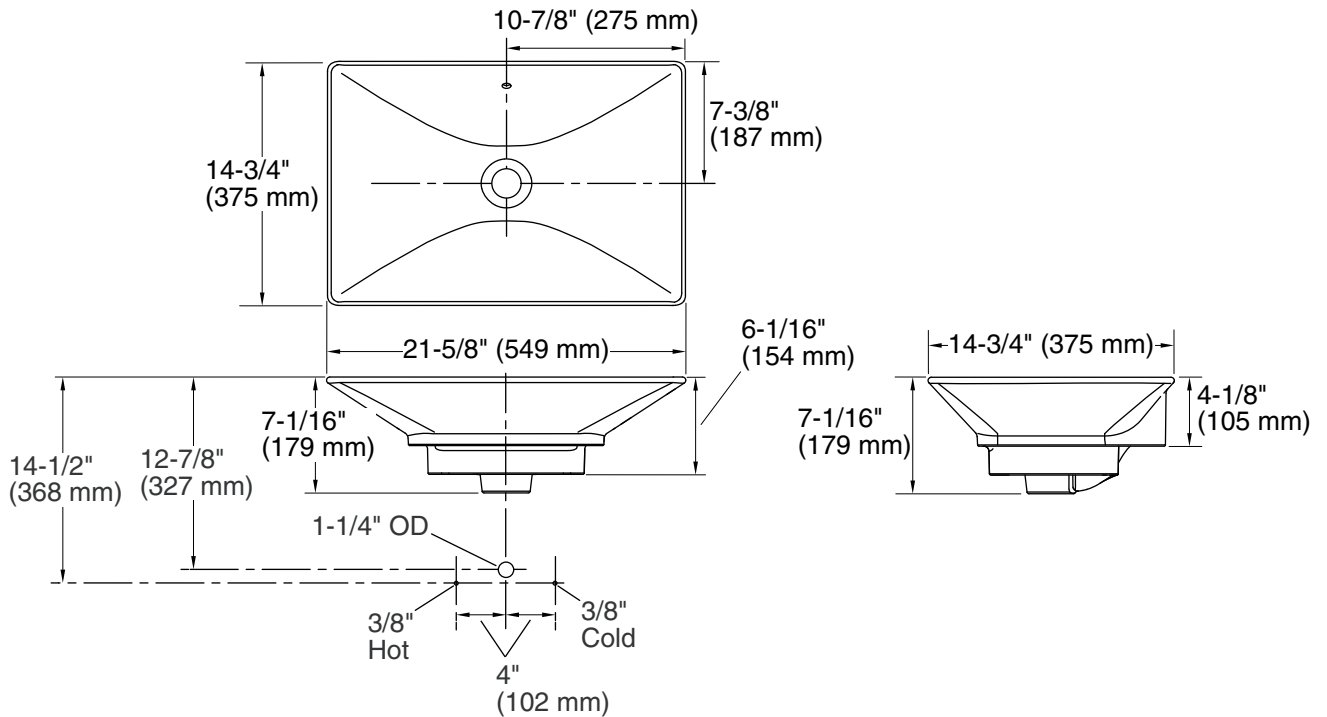

Features

- Fireclay
- With overflow
- 21-5/8" (549 mm) x 14-3/4" (375 mm) x 6-1/16" (154 mm)

Codes/Standards Applicable

Specified model meets or exceeds the following:

- ASME A112.19.2/CSA B45.1

VESSELS BATHROOM SINK K-4819

Product Specification

The vessels bathroom sink shall be made of fireclay. Product shall be 21-5/8" (549 mm) in length, 14-3/4" (375 mm) in width, and 6-1/16" (154 mm) in depth. Product shall be with overflow. Vessels bathroom sink shall be Kohler Model K-4819-____.

Technical Information

Fixture*:	
Basin area	21-5/8" (549 mm) x 14-3/4" (375 mm)
Water depth	3" (76 mm)
Drain hole	Ø 1-11/16" (43 mm)
*Approximate measurements for comparison only.	

Installation Notes

Install this product according to the installation guide.

Spout must be a minimum of 8" (203 mm) long for adequate clearance into bathroom sink when installed with centerline as shown.

Product Diagram