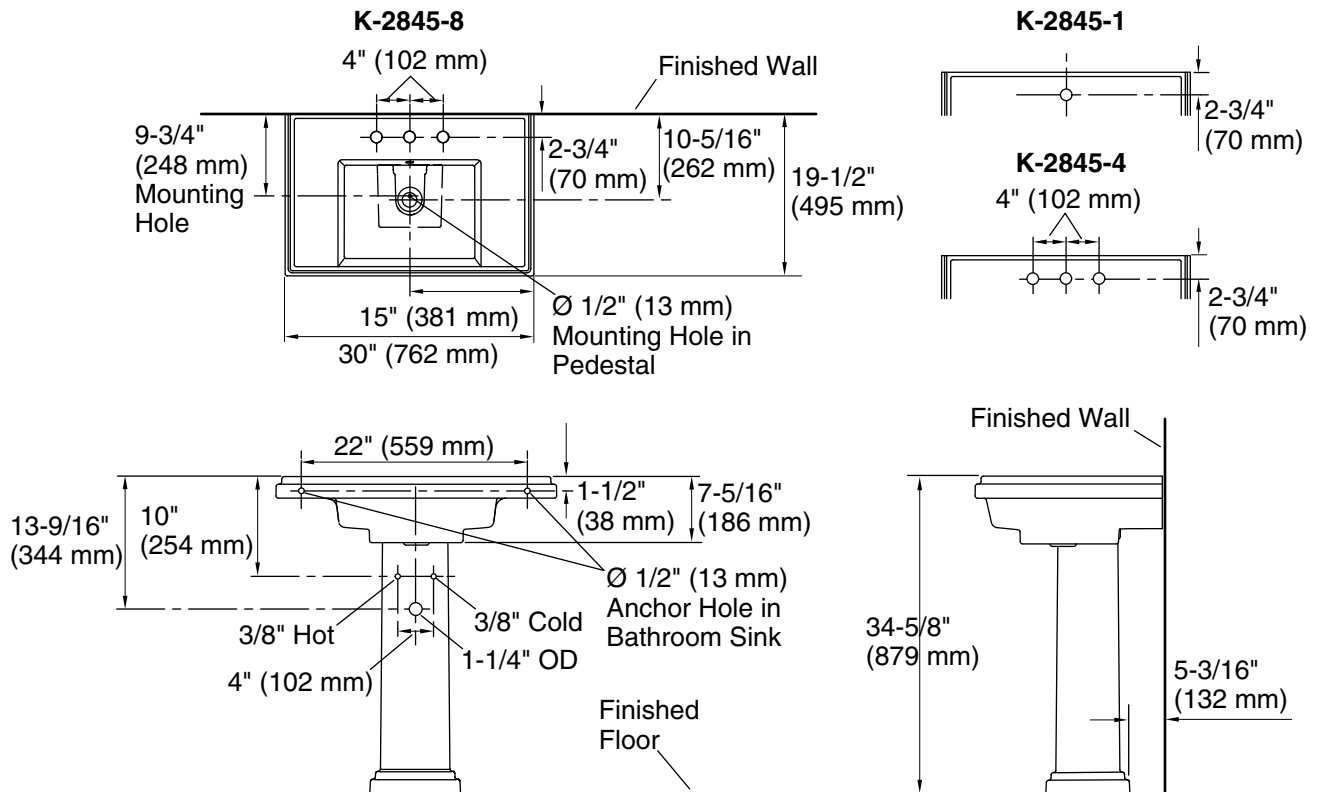

TRESHAM™

Technical Information

Fixture*:	
Basin area	16-3/4" (425 mm) x 12-1/2" (318 mm)
Water depth	3-1/4" (83 mm)
Drain hole	Ø 1-3/4" (44 mm)
* Approximate measurements for comparison only.	

Holes	K-2845-1	K-2845-4	K-2845-8
Spout	Ø 1-3/8" (35 mm)	Ø 1-1/4" (32 mm)	Ø 1-3/8" (35 mm)
Faucet		Ø 1-1/4" (32 mm)	Ø 1-3/8" (35 mm)

Included components:	
Bathroom sink, single-hole	K-2758-1
Bathroom sink, 4" (102 mm) centers	K-2758-4
Bathroom sink, 8" (203 mm) centers	K-2758-8
Pedestal	K-2767
Pedestal accessory pack	52204
Rubber pads	63069

Installation Notes

Install this product according to the installation guide.

Product Diagram